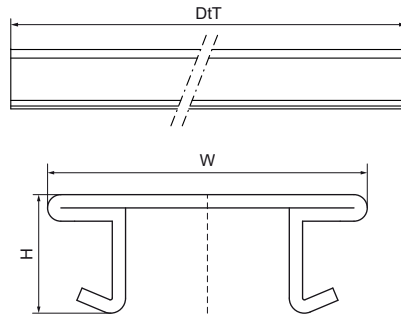

## Walraven RapidStrut® PVC Profile

(H3915)

finishing of Strut Rail

### Features & benefits

- closing strip for rail
- reduces the risk of dirt / moisture ingress
- aesthetic finish
- simplifies cleaning / maintenance
- material: PVC (polyvinylchloride), white

Product Number	For Rail Type	Total Height	Total Width	Total Depth
<i>Reference Letter</i>		<i>H</i>	<i>W</i>	<i>DtT</i>
<i>Unit description</i>		<i>mm</i>	<i>mm</i>	<i>mm</i>
6566999	41x21, 41x41, 41x51, 41x62, 41x82	10	38	3,000