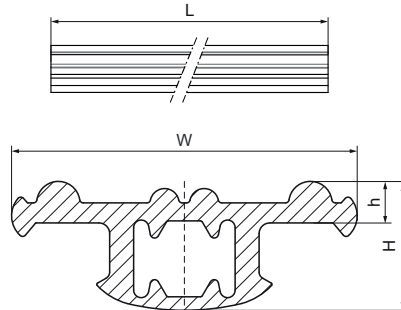

Walraven RapidStrut® Rubber Strip

(H3920)

noise insulation lining for Strut rail

Features & benefits

- push in strip
- noise insulating lining for rail
- also usable for threaded rod M6, M8 or M10
- material: EPDM rubber, black
- building material class B2 according to DIN 4102-1 and class E according to EN 13501-1
- sound insulating lining according DIN 4109

Product Number	Total Height	Total Width	Total Length	Height	For Rail Type
<i>Reference Letter</i>	<i>H</i>	<i>W</i>	<i>L</i>	<i>h</i>	
<i>Unit description</i>	<i>mm</i>	<i>mm</i>	<i>mm</i>	<i>mm</i>	
6568041	18	49	30,000	5	41x21, 41x41, 41x51, 41x62, 41x82
6568042	18	49	50	5	41x21, 41x41, 41x51, 41x62, 41x82