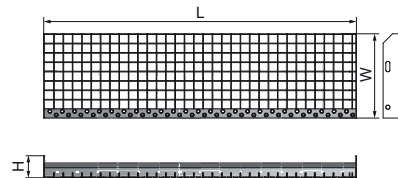

## Walraven Yeti® Service Deck Step

(10417)

grids for walkways and platforms

Product Number	Total Height	Total Width	Total Length
<i>Reference Letter</i> H		W	L
<i>Unit description</i> mm	mm	mm	mm
67690060	30	240	600
67690100	30	240	1,000
67690130	30	305	1,000
67690080	30	240	800