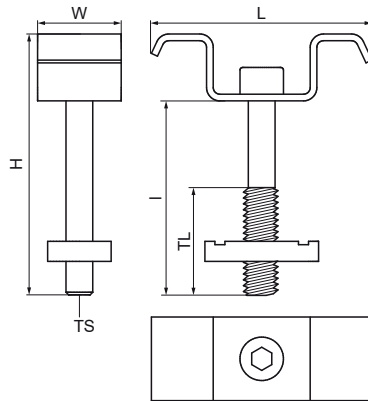

## Walraven Fastening Set for Grids

(10418)

to connect grids to RapidStrut rails

### Features & benefits

- set contains 4 top plates, 4 screws and 4 slidenuts
- W-shaped top plate for optimal fit to grids and flat top surface
- material: steel
- hot dip galvanized

Product Number	Model	Total Height	Total Width	Total Length	Thread Length	Thread Size	Length
Reference Letter		H	W	L	TL	TS	l
Unit description		mm	mm	mm	mm		mm
67699000	Clamping bracket	68	21	60	28	M8	60