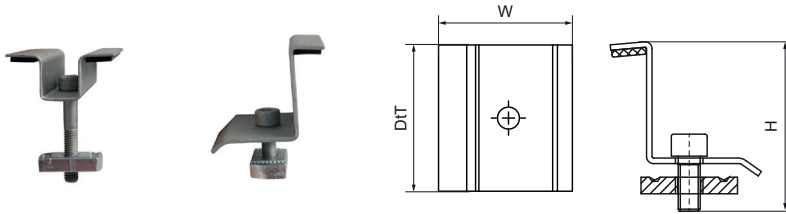

Walraven Fixing Brackets - 755 / 756

(10830)

for photovoltaic panels

Features & benefits

- for fixing solar panels to Strut rail
- material: steel
- surface treatment: Dacromet

Product Number	Model	For Frame Height	Total Height	Total Width	Total Depth
<i>Reference Letter</i>			<i>H</i>	<i>W</i>	<i>DtT</i>
<i>Unit description</i>		<i>mm</i>	<i>mm</i>	<i>mm</i>	<i>mm</i>
7904035	Termination clamp	35	59.2	54.9	60
7904040	Termination clamp	40	64.2	54.9	60
7904045	Termination clamp	45	69.2	54.9	60
7904050	Termination clamp	50	79.2	54.9	60
7904150	Middle clamp	35 - 50	72	47	81
7904030	Termination clamp	30	30	55	60