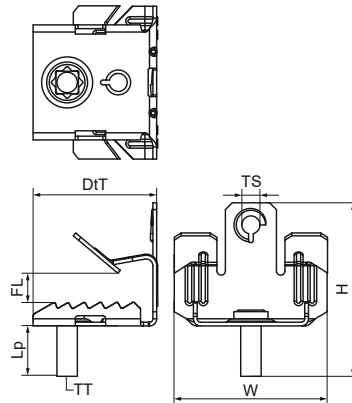

Walraven Britclips® Universal Beam Clip M6 x 8

(J10110)

for flange

Features & benefits

- for a solid fixing under flanges without welding or drilling
- suitable for horizontal and vertical flanges
- with stud bolt M6 x 8 mm for fixing of clamp, conduit junction box, etc.
- material: spring steel (type CS70)
- surface treatment: Delta-Tone 9000 (480 hours)

Product Number	Code	For flange size	Thread Size	Thread Type	Stud Length	Total Height	Total Width	Total Depth	Maximum Allowed Load Faz
Reference Letter		<i>fs</i>	<i>TS</i>	<i>TT</i>	<i>Lp</i>	<i>H</i>	<i>W</i>	<i>DtT</i>	<i>Fo,z</i>
Unit description		<i>mm</i>			<i>mm</i>	<i>mm</i>	<i>mm</i>	<i>mm</i>	<i>N</i>
EM51520607	H2-4S	3 - 7	M6	Metric	8	23	44.5	37.5	450
EM51520613	H5-8S	8 - 12.5	M6	Metric	8	28	44.5	37.5	450
EM51520620	H9-12S	14 - 20	M6	Metric	8	44	44.5	37.5	450