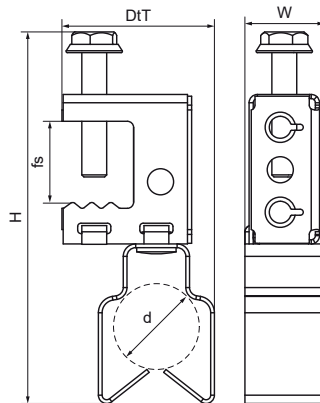

### Features & benefits

- for a solid fixing to steel construction without the need for welding or drilling
- various fixing possibilities to clamp (horizontal and vertical)
- conduit clip swivels 360°
- material: spring steel (type CS70)
- surface treatment: Delta-Tone 9000 (480 hours)

Product Number	Code	For flange size	Diameter	Total Height	Total Width	Total Depth	Maximum Allowed Load Faz
<i>Reference Letter</i>		<i>fs</i>	<i>d</i>	<i>H</i>	<i>W</i>	<i>DtT</i>	<i>Fa,z</i>
<i>Unit description</i>		<i>mm</i>	<i>mm</i>	<i>mm</i>	<i>mm</i>	<i>mm</i>	<i>N</i>
EM53142518	CH750	2 - 17	25	84	19	36	110