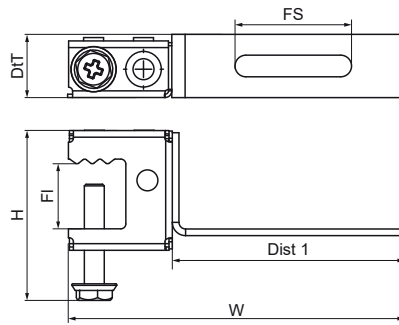

Walraven Britclips® Master Clamp / Light Duty Cable Tray Bracket

(J15125)

for flange

Features & benefits

- for a solid fixing to steel construction without the need for welding or drilling
- for light duty cable trays
- material: Britclips® Master Clamps made of spring steel (type CS70); Britclips® Light Duty Cable Tray Bracket made of steel
- surface treatment: Delta-Tone 9000 (480 hours)

Product Number	Code	Flange	Fixing Slot	Total Height	Total Width	Total Depth	Distance 1	Maximum Allowed Load Faz
<i>Reference Letter</i>		<i>Fl</i>	<i>FS</i>	<i>H</i>	<i>W</i>	<i>DT</i>	<i>Dist 1</i>	<i>Fa,z</i>
<i>Unit description</i>		<i>mm</i>	<i>mm</i>	<i>mm</i>	<i>mm</i>	<i>mm</i>	<i>mm</i>	<i>N</i>
EM53920017	MC-CTB	2-17	35x6,5	35	98	15	68	150