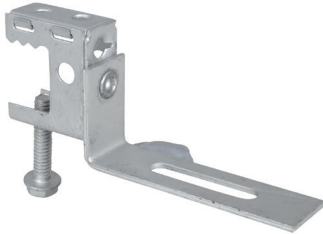

Walraven Britclips® Master Clamp / Light Duty Cable Tray Bracket

(J15125)

for flange

Features & benefits

- for a solid fixing to steel construction without the need for welding or drilling
- for light duty cable trays
- material: Britclips® Master Clamps made of spring steel (type CS70); Britclips® Light Duty Cable Tray Bracket made of steel
- surface treatment: Delta-Tone 9000 (480 hours)

Product Number	Code	Flange	Fixing Slot	Total Height	Total Width	Total Depth	Distance 1	Maximum Allowed Load Faz
<i>Reference Letter</i>		<i>Fl</i>	<i>FS</i>	<i>H</i>	<i>W</i>	<i>DT</i>	<i>Dist 1</i>	<i>Fa,z</i>
<i>Unit description</i>		<i>mm</i>	<i>mm</i>	<i>mm</i>	<i>mm</i>	<i>mm</i>	<i>mm</i>	<i>N</i>
EM53920017	MC-CTB	2-17	35x6,5	35	98	15	68	150