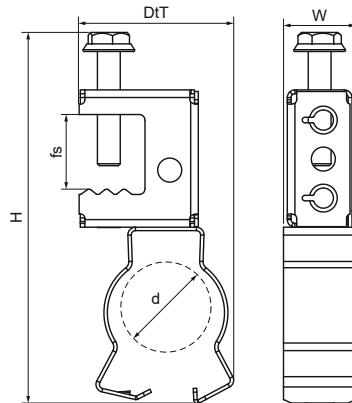

Walraven Britclips® Master Clamp / Locking Conduit Clip Combination

(J15130)

for flange

Features & benefits

- for a solid fixing to steel construction without the need for welding or drilling
- suitable for pipe or cable fixing
- conduit clip swivels 360°
- conduit clip with jaw locking (use pliers to lock)
- material: spring steel (type CS70)
- surface treatment: Delta-Tone 9000 (480 hours)

| Product Number | Code | For flange size | Diameter | Total Height | Total Width | Total Depth | Maximum Allowed Load Faz |
|------------------|--------|-----------------|----------|--------------|-------------|-------------|--------------------------|
| Reference Letter | | fs | d | H | W | DtT | Fa,z |
| Unit description | | mm | mm | mm | mm | mm | N |
| EM53122418 | CHL500 | 2 - 17 | 20 - 22 | 90 | 19 | 31 | 450 |
| EM53122518 | CHL575 | 2 - 17 | 20 - 25 | 90 | 19 | 31 | 450 |
| EM53122618 | CHL750 | 2 - 17 | 23 - 25 | 45 | 19 | 80 | 450 |