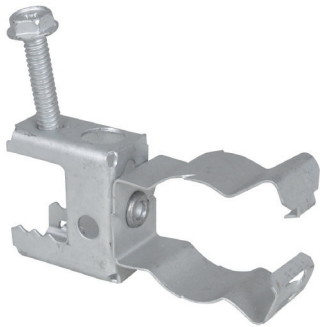

Walraven Britclips® Master Clamp / Side Mounted Locking Conduit Clip

(J15135)

for flange

Features & benefits

- for a solid fixing to steel construction without the need for welding or drilling
- suitable for pipe or cable fixing
- conduit clip swivels 360°
- conduit clip with jaw locking (use pliers to lock)
- material: spring steel (type CS70)
- surface treatment: Delta-Tone 9000 (480 hours)

| Product Number | Code | For flange size | Diameter | Total Height | Total Width | Total Depth | Maximum Allowed Load |
|------------------|---------|-----------------|----------|--------------|-------------|-------------|----------------------|
| Reference Letter | | fs | d | H | W | DtT | Fa,z |
| Unit description | | mm | mm | mm | mm | mm | N |
| EM53122417 | CHL500V | 2 - 17 | 20 - 22 | 57 | 19 | 75.6 | 450 |
| EM53122517 | CHL575V | 2 - 17 | 20 - 25 | 55 | 19 | 77 | 450 |