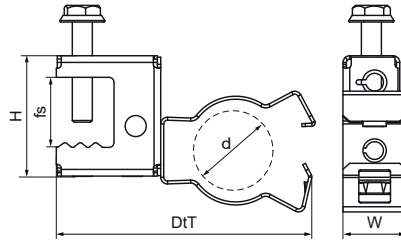

Walraven Britclips® Master Clamp / Side Mounted Locking Conduit Clip

(J15135)

for flange

Features & benefits

- for a solid fixing to steel construction without the need for welding or drilling
- suitable for pipe or cable fixing
- conduit clip swivels 360°
- conduit clip with jaw locking (use pliers to lock)
- material: spring steel (type CS70)
- surface treatment: Delta-Tone 9000 (480 hours)

| Product Number | Code | For flange size | Diameter | Total Height | Total Width | Total Depth | Maximum Allowed Load |
|------------------|---------|-----------------|----------|--------------|-------------|-------------|----------------------|
| Reference Letter | | fs | d | H | W | DtT | Fa,z |
| Unit description | | mm | mm | mm | mm | mm | N |
| EM53122417 | CHL500V | 2 - 17 | 20 - 22 | 57 | 19 | 75.6 | 450 |
| EM53122517 | CHL575V | 2 - 17 | 20 - 25 | 55 | 19 | 77 | 450 |