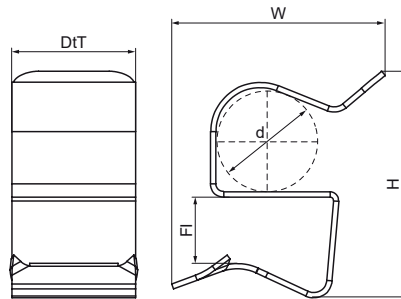

Walraven Britclips® Cable Run Clip Flange 2-7 mm

(J20105)

for flange

Features & benefits

- for quick fixing of cables
- suitable for indoor and outdoor use
- material: spring steel (type CS70)
- surface treatment: Delta-Tone 9000 (480 hours)

Product Number	Code	Diameter	Flange	Total Height	Total Width	Total Depth
Reference Letter		<i>d</i>	<i>Fl</i>	<i>H</i>	<i>W</i>	<i>DtT</i>
Unit description		mm	mm	mm	mm	mm
EM52020604	CR25	4.5 - 5.5	2-4	17	16	14
EM52020704	CR26	6 - 7	2-4	17	18	14
EM52020904	CR27	7 - 9	2-4	16	19	14
EM52020907	CR47	7 - 9	4-7	18	18	14
EM52021104	CR210	10 - 11	2-4	18	19	14
EM52021107	CR410	10 - 11	4-7	19	20	14
EM52021404	CR212	12 - 14	2-4	18	24	14
EM52021407	CR412	12 - 14	4-7	20	23	14
EM52021804	CR215	15 - 18	2-4	19	25	14
EM52021807	CR415	15 - 18	4-7	21	25	14
EM52022404	CR219	19 - 24	2-4	26	25	14
EM52022407	CR419	19 - 24	4-7	28	24	14
EM52023004	CR225	25 - 30	2-4	32	36	14
EM52023007	CR425	25 - 30	4-7	34	34	14
EP52020704	CR26	6 - 7	2-4	17	18	14
EP52020707	CR46	6 - 7	4-7	36	33	14
EP52020904	CR27	7 - 9	2-4	16	19	14
EP52020907	CR47	7 - 9	4-7	18	18	14
EP52021104	CR210	10 - 11	2-4	18	19	14
EP52021107	CR410	10 - 11	4-7	19	20	14
EP52021404	CR212	12 - 14	2-4	18	24	14
EP52021407	CR412	12 - 14	4-7	20	23	14
EP52021804	CR215	15 - 18	2-4	19	25	14
EP52021807	CR415	15 - 18	4-7	21	25	14
EP52022404	CR219	19 - 24	2-4	26	25	14
EP52022407	CR419	19 - 24	4-7	28	24	14
EP52023004	CR225	25 - 30	2-4	32	36	14
EP52023007	CR425	25 - 30	4-7	34	34	14