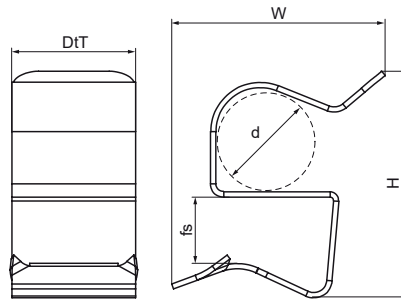

## Walraven Britclips® Cable Run Clip Flange 8-12 mm

(J20110)

for flange

### Features & benefits

- for quick fixing of cables
- suitable for indoor and outdoor use
- material: spring steel (type CS70)
- surface treatment: Delta-Tone 9000 (480 hours)

Product Number	Code	Diameter	Flange	Total Height	Total Width	Total Depth
Reference Letter		<i>d</i>	<i>Fl</i>	<i>H</i>	<i>W</i>	<i>DtT</i>
Unit description		mm	mm	mm	mm	mm
EM52020912	CR87	7 - 9	8-12	21	19	14
EM52021112	CR810	10 - 11	8-12	23	22	14
EM52021412	CR812	12 - 14	8-12	26	24	14
EM52021812	CR815	15 - 18	8-12	21	25	14
EM52022412	CR819	19 - 24	8-12	32	23	14
EM52023012	CR825	25 - 30	8-12	39	29	14
EP52020712	CR86	6 - 7	8-12	23	22	14
EP52020912	CR87	7 - 9	8-12	21	19	14
EP52021112	CR810	10 - 11	8-12	23	22	14
EP52021412	CR812	12 - 14	8-12	26	24	14
EP52021812	CR815	15 - 18	8-12	21	25	14
EP52022412	CR819	19 - 24	8-12	32	23	14
EP52023012	CR825	25 - 30	8-12	39	29	14