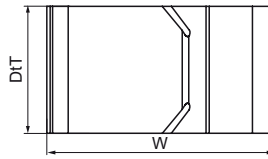

### Features & benefits

- for a solid fixing to steel construction without the need for welding or drilling
- suitable for horizontal and vertical flanges
- for quick fixing of round or flat cables parallel to flange
- material: spring steel (type CS70)
- surface treatment: Delta-Tone 9000 (480 hours)

Product Number	Code	Flange	Total Height	Total Width	Total Depth
<i>Reference Letter</i>		<i>Fl</i>	<i>H</i>	<i>W</i>	<i>DtT</i>
<i>Unit description</i>		<i>mm</i>	<i>mm</i>	<i>mm</i>	<i>mm</i>
EM52323412	CRCT2-12	3-12	27	40	23
EM52323425	CRCT12-20	12-25	33	40	23
EP52323412	CRCT2-12	3-12	27	40	23
EP52323425	CRCT12-20	12-25	33	40	23