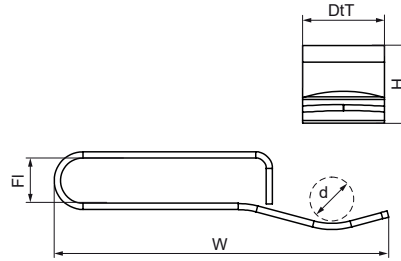

Walraven Britclips® Slide-on Cable Clip (CG)

(J20130)

for flange

Features & benefits

- for a solid fixing to steel construction without the need for welding or drilling
- for quick fixing of cables
- material: spring steel (type CS70)
- surface treatment: Delta-Tone 9000 (480 hours)

Product Number	Code	Diameter	Flange	Total Height	Total Width	Total Depth
<i>Reference Letter</i>		<i>d</i>	<i>Fl</i>	<i>H</i>	<i>W</i>	<i>DtT</i>
<i>Unit description</i>		<i>mm</i>	<i>mm</i>	<i>mm</i>	<i>mm</i>	<i>mm</i>
EM52021609	CG16	3 - 16	3-5/5-7	11.9	11.8	48
EM52022009	CG20	7 - 20	8-9/10-11	21	40	16