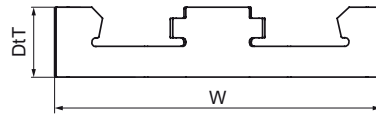

Walraven Britclips® Support Clip

(J25105)

for threaded rods or flanges

Features & benefits

- for quick fixing to threaded rods or flanges without welding or drilling
- material: spring steel (type CS70)
- surface treatment: Delta-Tone 9000 (480 hours)

Product Number	Code	For Thread Size	Flange	Suitable for Cable Diameter	Total Height	Total Width	Total Depth	Maximum Allowed Load Faz
Reference Letter		fts	Fl	DC	H	W	DtT	Fa,z
Unit description			mm	mm	mm	mm	mm	N
EM55922510	SC1000	M6 - M8/M10	6-9	16 - 20	30	115	25	450
EM55923210	SC1250	M6 - M8/M10	6-9	25 - 32	25	31	151	450
EP55922510	SC1000	M6 - M8/M10	6-9	16 - 20	30	115	25	450