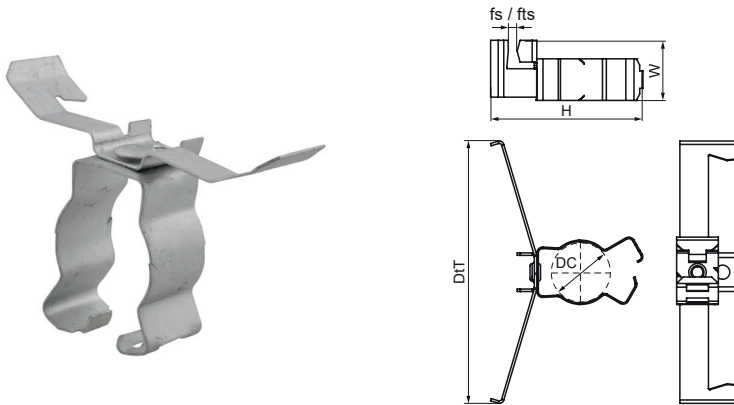

Walraven Britclips® Utility Locking Conduit Clip

(J25125)

for threaded rods or flanges

Features & benefits

- for quick fixing to threaded rods or flanges without welding or drilling
- conduit clip swivels 360°
- conduit clip with jaw locking (use pliers to lock)
- material: spring steel (type CS70)
- surface treatment: Delta-Tone 9000 (480 hours)

Product Number	Code	For Thread Size	Flange	Suitable for Cable Diameter	Total Height	Total Width	Total Depth	Maximum Allowed Load Faz
Reference Letter		fts	fl	DC	H	W	DtT	Fo,z
Unit description			mm	mm	mm	mm	mm	N
EM55122408	ULCC50	M4 - M8	3-7	20 - 22	56	23	88	220
EM55122412	ULCC37-50	M10 - M12	9-14	20 - 22	66	28	120	220
EM55122508	ULCC575	M4 - M8	3-7	20 - 25	57	23	88	220
EM55122512	ULCC37-575	M10 - M12	9-14	20 - 25	67	26	120	220
EM55122608	ULCC75	M4 - M8	3-7	23 - 25	60	23	88	220
EM55122612	ULCC37-75	M10 - M12	9-14	23 - 25	70	28	120	220