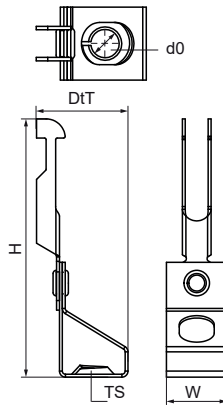

## Walraven Britclips® Threaded Rod Deck Hanger

(J30115)

for ceilings

### Features & benefits

- for fixing to roofing sheets
- with threaded rod holder (rod height adjustable by screwing)
- material: spring steel (type CS70)
- surface treatment: Delta-Tone 9000 (480 hours)

Product Number	Code	Thread Size	Drill Hole Diameter	Total Height	Total Width	Total Depth
<i>Reference Letter</i>		<i>TS</i>	<i>d0</i>	<i>H</i>	<i>W</i>	<i>DtT</i>
<i>Unit description</i>			<i>mm</i>	<i>mm</i>	<i>mm</i>	<i>mm</i>
EM54420800	HDC8MT	M8	7	28	80	19