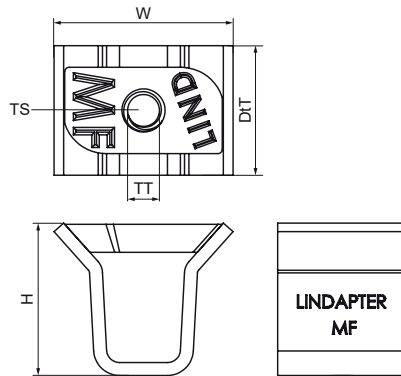

Walraven Britclips® Multiwedge Deck Hanger

(J30125)

for ceilings

Features & benefits

- for fixing to Ward Multideck 60 and Multideck 80
- for providing threaded rod suspension
- zinc plated

Product Number	Code	Thread Size	Thread Type	Total Height	Total Width	Total Depth	Maximum Allowed Load Faz
<i>Reference Letter</i>		<i>TS</i>	<i>TT</i>	<i>H</i>	<i>W</i>	<i>DtT</i>	<i>F_{0,z}</i>
<i>Unit description</i>				<i>mm</i>	<i>mm</i>	<i>mm</i>	<i>N</i>
EM58992008	LMW8	M8	Metric	36.8	41.5	30	1,470
EM58992010	LMW10	M10	Metric	36.8	41.5	30	1,470