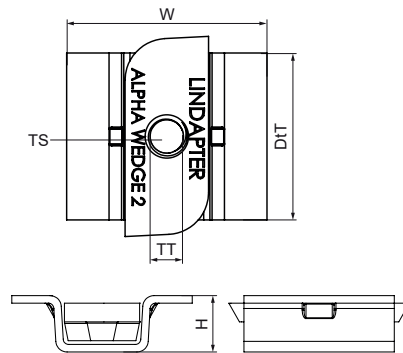

Walraven Britclips® Alphawedge Deck Hanger

(J30130)

for ceilings

Features & benefits

- for fixing to Richard Lee Ribdeck AL, Ribdeck E60 and Ribdeck 80
- for providing threaded rod suspension
- zinc plated

Product Number	Code	Thread Size	Thread Type	Total Height	Total Width	Total Depth	Maximum Allowed Load Faz
<i>Reference Letter</i>		<i>TS</i>	<i>TT</i>	<i>H</i>	<i>W</i>	<i>DtT</i>	<i>F_{0,z}</i>
<i>Unit description</i>				<i>mm</i>	<i>mm</i>	<i>mm</i>	<i>N</i>
EM58991010	LAW10	M10	Metric	15	48	48	1,000