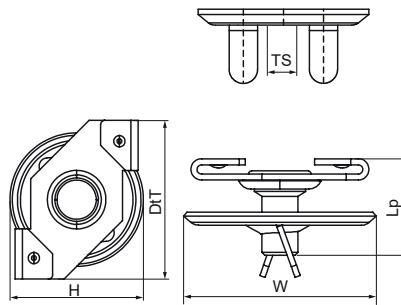

Walraven Britclips® T Bar / Twist On Clip (AC)

(J35105)

for ceiling grid

Features & benefits

- twist on fixing
- for fixing to the ceiling grid
- with stud bolt M6 (length see table) for fixing of clamp, conduit junction box, etc.
- spin nut included
- material: spring steel (type CS70)
- surface treatment: Delta-Tone 9000 (480 hours)

Product Number	Code	T-bar Size	Thread Size	Stud Length	Total Height	Total Width	Total Depth	Maximum Allowed Load Faz
Reference Letter			TS	Lp	H	W	DtT	Fa,z
Unit description		mm		mm	mm	mm	mm	N
EM56521603	AC15	15	M6	16	29	32	32	220
EM56521604	AC25	25	M6	16	29	32	38	220
EP56521604	AC25	25	M6	16	22	32	45	220