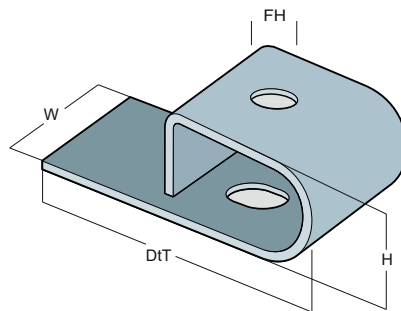

## Walraven Britclips® Z Purlin Clamp

(J40166)

for vertical flanges

### Features & benefits

- for fixing to vertical flanges
- for threaded rod up to M10
- material: steel
- zinc plated

Product Number	Code	Fixing Hole	Total Height	Total Width	Total Depth	Maximum Allowed Load Faz
Reference Letter		FH	H	W	DtT	Fa,z
Unit description		mm	mm	mm	mm	N
EM57431185	ZHD2	11	44	25	85	450
EP57431185	ZHD2	11	44	25	85	450