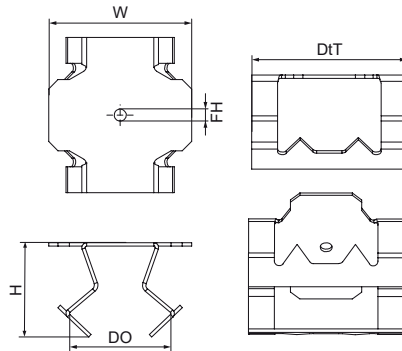

Walraven Britclips® Dovetail Cable Hanger (HOL2-xC)

(J45120)

for composite flooring systems

Features & benefits

- for fixing to composite flooring systems
- for cable fixing in roof deck
- material: spring steel (type CS70)
- surface treatment: Delta-Tone 9000 (480 hours)

Product Number	Code	Dovetail Opening	Fixing Hole	Total Height	Total Width	Total Depth
Reference Letter		DO	FH	H	W	DtT
Unit description		mm	mm	mm	mm	mm
EM58220001	HOL2-SC	12 - 16	6	20	30	33
EM58220002	HOL2-LC	17 - 22	6	20	30	33