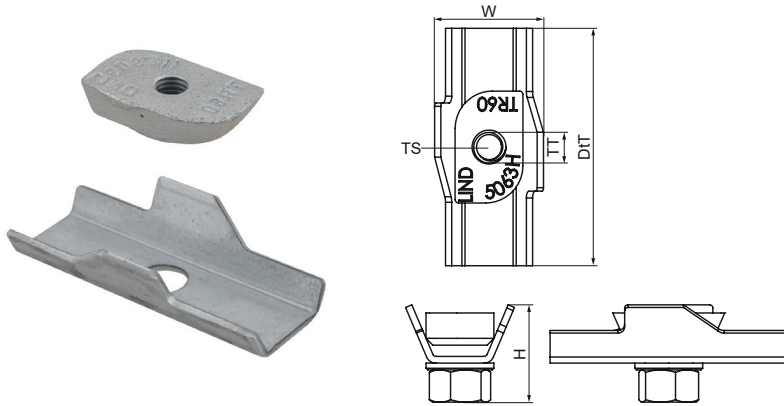

Walraven Britclips® TR60 Deck Hanger

(J45130)

for composite flooring systems

Features & benefits

- for fixing to SNO deck type TR60 and TR80
- material: steel
- zinc plated

Product Number	Thread Size	Thread Type	Total Height	Total Width	Total Depth	Maximum Allowed Load Faz
<i>Reference Letter</i>	<i>TS</i>	<i>TT</i>	<i>H</i>	<i>W</i>	<i>DtT</i>	<i>Fa,z</i>
<i>Unit description</i>			<i>mm</i>	<i>mm</i>	<i>mm</i>	<i>N</i>
EM58993010	M10	Metric	26.7	32	70	1,000