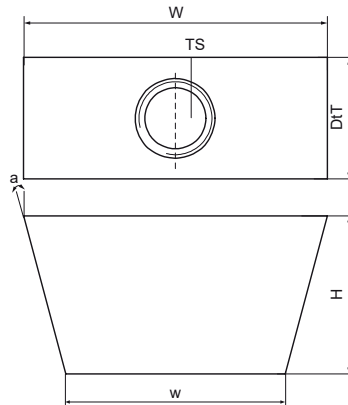

Walraven Britclips® Wedge Nut

(J4530)

for composite flooring systems

Features & benefits

- for fixing to composite flooring systems
- with thread connector
- material: steel
- zinc plated

Product Number	Thread Size	Width	Total Height	Total Width	Total Depth	Angle	Maximum Allowed Load Faz
Reference Letter	TS	w	H	W	DtT	a	F _{a,z}
Unit description		mm	mm	mm	mm	°	N
6213006	M6	18	12	25	12	15	1,200
6213008	M8	18	12	25	12	15	1,690
6213010	M10	18	12	25	12	15	2,050
6213106	M6	16.7	10	21	13	11.5	1,200
6213108	M8	16.7	10	21	13	11.5	1,690
6213110	M10	16.7	10	21	13	11.5	2,250
6213208	M8	9.1	10	19	10	23.5	1,690
6213408	M8	13.7	9.5	19	9.5	14	1,690