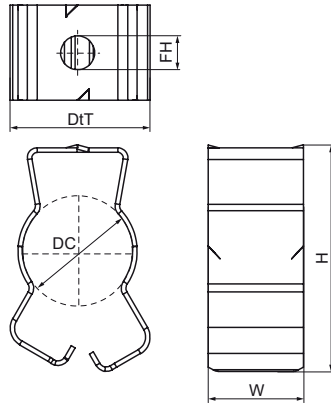

Walraven Britclips® Locking Conduit Clip

(J50110)

for all pipes

Features & benefits

- universally applicable
- with jaw locking (use pliers to lock)
- material: spring steel (type CS70)
- surface treatment: Delta-Tone 9000 (480 hours)

Product Number	Code	Suitable for Cable Diameter	Fixing Hole	Total Height	Total Width	Total Depth	Maximum Allowed Load Faz
Reference Letter		DC	FH	H	W	DtT	F _{a,z}
Unit description		mm	mm	mm	mm	mm	N
EM59121700	HLCC25	11 - 17	6.5	43	19	30	250
EM59122400	HLCC50	20 - 22	6.5	45.19	19	28	450
EM59122500	HLCC575	18 - 24	6.5	46	19	53.6	450