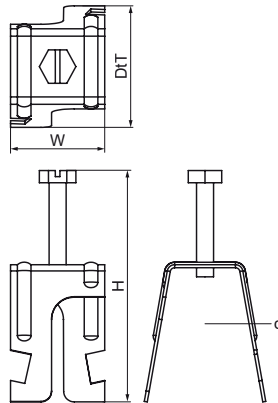

### Features & benefits

- for engaging in metal Strut and supporting conduit
- conduit held in place by setting screw
- material: spring steel (type CS70)
- surface treatment: Delta-Tone 9000 (480 hours)

Product Number	Code	Diameter	For Rail Type	Total Height	Total Width	Total Depth	Maximum Allowed Load Faz
<i>Reference Letter</i>		<i>d</i>		<i>H</i>	<i>W</i>	<i>DtT</i>	<i>F<sub>0,z</sub></i>
<i>Unit description</i>		<i>mm</i>		<i>mm</i>	<i>mm</i>	<i>mm</i>	<i>N</i>
EM57800025	MF75	20 - 25	41x21, 41x41, 41x51, 41x62, 41x82	76	31	40	450