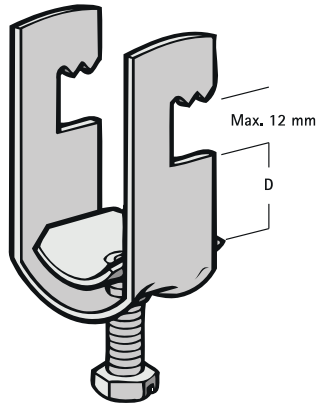

Walraven Britclips® Cable / Conduit Clamp

(J50140)

for all pipes

Features & benefits

- engages horizontal flanges
- supports services running at right angles to the supporting flange
- pre-galvanized

Product Number	Outside Pipe Diameter	Total Height	Total Width	Total Depth
Reference Letter	<i>D</i>	<i>H</i>	<i>W</i>	<i>DtT</i>
Unit description	<i>mm</i>	<i>mm</i>	<i>mm</i>	<i>mm</i>
EM55551222	16 - 22	64	34	27
EM55551228	22 - 28	70	34	33