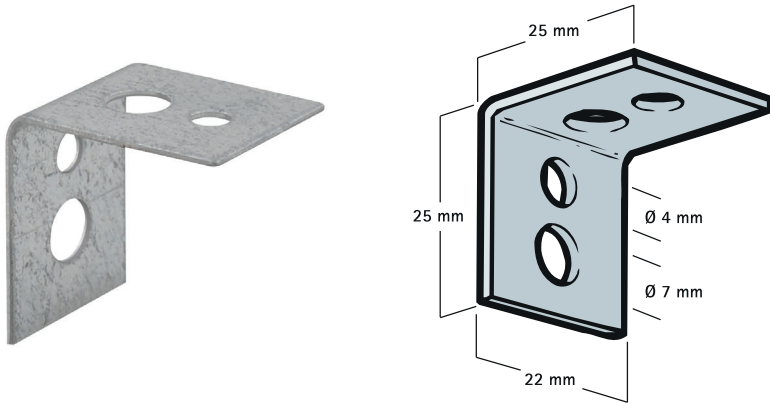

## Walraven Britclips® Ceiling Bracket

(J50162)

### Features & benefits

- angle bracket 90°
- material: steel
- bright zinc plated

Product Number	Code	Fixing Hole	Fixing Hole 2	Total Height	Total Width	Total Depth	Maximum Allowed Load Faz
Reference Letter		FH	FH 2	H	W	DtT	F <sub>a,z</sub>
Unit description		mm	mm	mm	mm	mm	N
EM59020007	HCB1	4	7	26	22	26	100