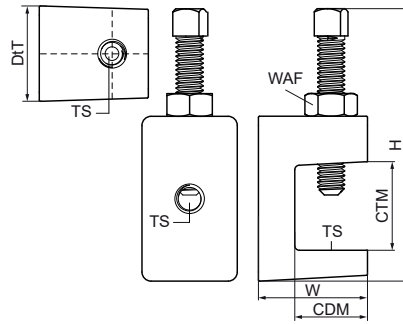

Walraven Britclips® Heavy Duty Threaded Clamp

(J50164)

Features & benefits

- for a solid fixing to steel construction without the need for welding or drilling
- various fixing possibilities to clamp (horizontal and vertical)
- material: malleable iron
- bright zinc plated

Product Number	Maximum Clamping Thickness	Maximum Clamping Depth	Total Height	Total Width	Total Depth	Thread Size	Width Across Flats	Maximum Allowed Load Faz
<i>Reference Letter</i>	<i>CTM</i>	<i>CDM</i>	<i>H</i>	<i>W</i>	<i>DtT</i>	<i>TS</i>	<i>WAF</i>	<i>F_{0,z}</i>
<i>Unit description</i>	<i>mm</i>	<i>mm</i>	<i>mm</i>	<i>mm</i>	<i>mm</i>		<i>mm</i>	<i>N</i>
6003996	18	15	57	24	21	M6	10	590