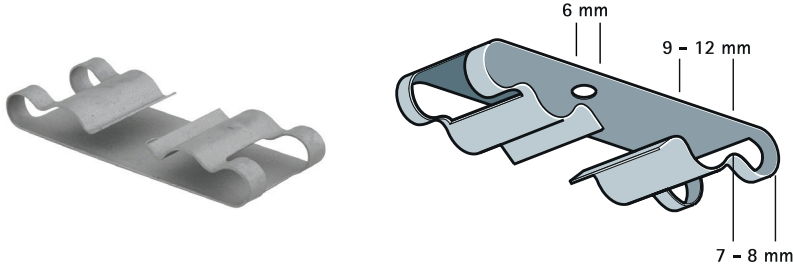

## Walraven Britclips® Double Cable Clip

(J50170)

### Features & benefits

- direct attachment to walls or ceilings
- material: spring steel (type CS70)
- surface treatment: Delta-Tone 9000 (480 hours)

Product Number	Code	Suitable for Cable Diameter	Suitable for Cable Diameter 2	Fixing Hole	Total Height	Total Width	Total Depth
<i>Reference Letter</i>		<i>DC</i>	<i>DC2</i>	<i>FH</i>	<i>H</i>	<i>W</i>	<i>DtT</i>
<i>Unit description</i>		<i>mm</i>	<i>mm</i>	<i>mm</i>	<i>mm</i>	<i>mm</i>	<i>mm</i>
EM58225000	DCC	7 - 8	9 - 12	6	12.2	26	64