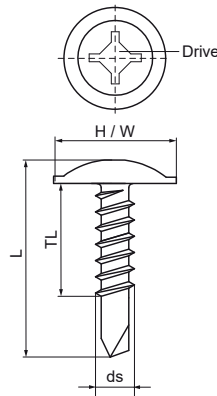

## Walraven Britclips® Wafer Head Self Drill Screw

(J50180)

metal stud fixing

### Features & benefits

- for easy fixing Britclips® RSWB into metal stud wall
- material: steel
- zinc plated

| Product Number   | Thread Length | Screw Size | Max. Tappable Thickness | Key Driver Size | Total Height | Total Width | Total Length | Tip Shape     |
|------------------|---------------|------------|-------------------------|-----------------|--------------|-------------|--------------|---------------|
| Reference Letter | TL            | ds         |                         | Drive           | H            | W           | L            |               |
| Unit description | mm            |            | mm                      |                 | mm           | mm          | mm           |               |
| 6179413          | 7             | 4.2        | 4                       | PH2             | 10.5         | 10.5        | 15           | Self-drilling |