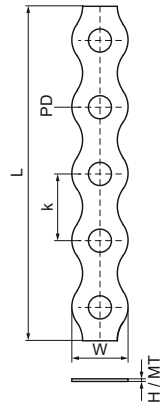

## Walraven Suspension Band (Curved) – Steel

(K0520)

for fixing pipes, air ducts and suspended installations, etc.

Product Number	Total Height	Total Width	Total Length	Material Thickness	Perforation Diameter	Heart To Heart Distance	Maximum Allowed Load Faz
Reference Letter	H	W	L	MT	PD	k	F <sub>0,z</sub>
Unit description	mm	mm	mm	mm	mm	mm	N
0835017	0.8	17	10,000	0.80	7	20.2	1,010
0835012	0.8	12	10,000	0.80	5	14.5	840
0835026	1	26	10,000	1.00	8	25	1,650