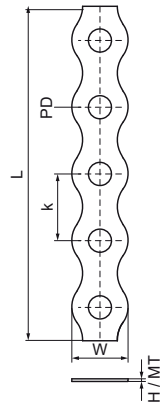

## Walraven Suspension Band (Curved) – Aluminium

(K0525)

fixing of pipes and air ducts

### Features & benefits

- flexible system with multiple applications
- with continuous perforation
- with plastic cassette for easy storage and as hand protection when unwinding
- material: aluminium

Product Number	Total Height	Total Width	Total Length	Material Thickness	Perforation Diameter	Heart To Heart Distance	Maximum Allowed Load Faz
<i>Reference Letter</i>	<i>H</i>	<i>W</i>	<i>L</i>	<i>MT</i>	<i>PD</i>	<i>k</i>	<i>F<sub>o,z</sub></i>
<i>Unit description</i>	<i>mm</i>	<i>mm</i>	<i>mm</i>	<i>mm</i>	<i>mm</i>	<i>mm</i>	<i>N</i>
0834117	1	17	10,000	1.00	7	20.2	310