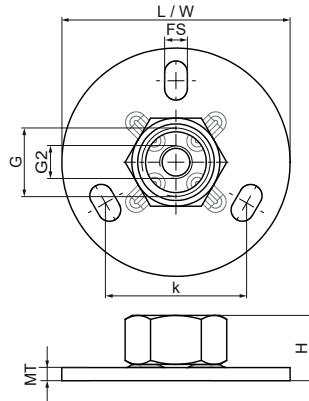

## Walraven Wall Plate

(K1507)

fixing to ceiling or floor

### Features & benefits

- fixings to ceiling or floor (only tension loads recommended)
- with 3 slots to simplify fixing
- with resistance welded connection nut
- material: steel
- zinc plated

Product Number	Connection Thread	Connection Thread 2	Total Length	Total Width	Total Height	Material Thickness	Fixing Slot	Heart To Heart Distance	Maximum Allowed Load Faz
<i>Reference Letter</i>	<i>G</i>	<i>G2</i>	<i>L</i>	<i>W</i>	<i>H</i>	<i>MT</i>	<i>FS</i>	<i>k</i>	<i>Fa,z</i>
<i>Unit description</i>			<i>mm</i>	<i>mm</i>	<i>mm</i>	<i>mm</i>	<i>mm</i>	<i>mm</i>	<i>N</i>
6709021	G½"	M10	70	70	20	4.00	12x7	43.3	2,500