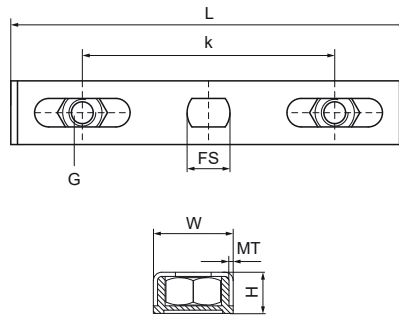

Walraven Duplo Fixing Plate

(K1520)

double fixing of 2 clamps to wall or ceiling

Features & benefits

- 2 hexagon nuts M8 are infinitely adjustable in center distance
- attach 2 pipes on a wall or ceiling with only one drill hole
- material: metal parts made of steel; plastic housing made of PP (polypropylene), white
- zinc plated

Product Number	Connection Thread	Total Length	Total Width	Total Height	Material Thickness	Fixing Slot	Heart To Heart Distance (range)	Maximum Allowed Load Faz
<i>Reference Letter</i>	<i>G</i>	<i>L</i>	<i>W</i>	<i>H</i>	<i>MT</i>	<i>FS</i>	<i>k</i>	<i>F_{0,z}</i>
<i>Unit description</i>		<i>mm</i>	<i>mm</i>	<i>mm</i>	<i>mm</i>	<i>mm</i>	<i>mm</i>	<i>N</i>
6743001	M8	118	20	11	1.00	12x10	60 - 100	290
6743002	M8	146	20	11	1.00	12x8,5	90 - 130	590