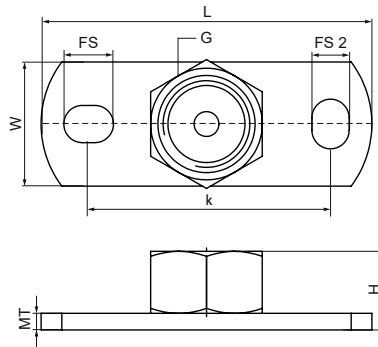

Walraven Wall Plate CO₂ White

(K1530)

fixing to wall or ceiling

Features & benefits

- fixings to wall, ceiling or floor (tension and bending loads allowed)
- slots at 90° to each other to simplify fixing
- with CO₂ welded connection nut
- material: steel
- white (RAL 9003)

Product Number	Connection Thread	Total Length	Total Width	Total Height	Material Thickness	Fixing Slot	Fixing Slot 2	Heart To Heart Distance	Maximum Allowed Load Faz
<i>Reference Letter</i>	<i>G</i>	<i>L</i>	<i>W</i>	<i>H</i>	<i>MT</i>	<i>FS</i>	<i>FS 2</i>	<i>k</i>	<i>Fa,z</i>
<i>Unit description</i>		<i>mm</i>	<i>mm</i>	<i>mm</i>	<i>mm</i>	<i>mm</i>	<i>mm</i>	<i>mm</i>	<i>N</i>
6719921	G1/2"	80	31	19	4.00	12x9	12x9	58.5	5,400