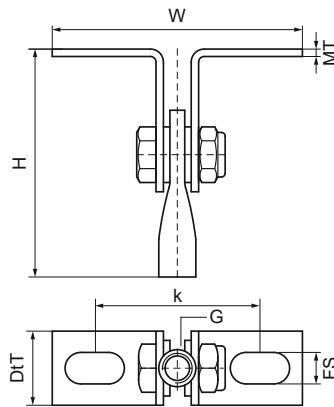

Walraven Roof Suspension Assembly

(K2515)

fixing to pitched roof

Features & benefits

- for fixing to pitched roof
- adjustable to suit the slope of any pitched roof
- material: steel
- zinc plated

Product Number	Connection Thread	Fixing Slot	Material Thickness	Heart To Heart Distance	Total Height	Total Width	Total Depth	Maximum Allowed Load Faz
<i>Reference Letter</i>	<i>G</i>	<i>FS</i>	<i>MT</i>	<i>k</i>	<i>H</i>	<i>W</i>	<i>DfT</i>	<i>F_{0,2}</i>
<i>Unit description</i>		<i>mm</i>	<i>mm</i>	<i>mm</i>	<i>mm</i>	<i>mm</i>	<i>mm</i>	<i>N</i>
6788008	M8	16x8,5	2.00	40.2	63	66.2	20	2,580
6788010	M10	16x8,5	2.00	40.2	68	66.2	20	3,540