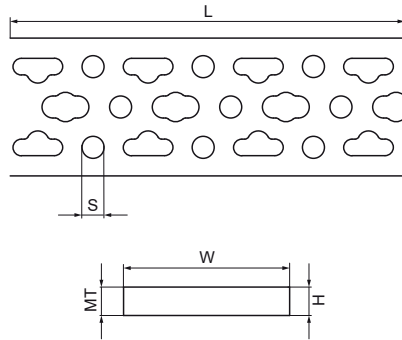

Walraven BISMAT® Rail

(K3005)

universal flat rail to create own solutions for fixing

Features & benefits

- universal system for pipe-fixing in wall opening, wall corners, etc.
- with continuous hole pattern, designed for centre distance of sanitary armature
- to be used in combination with bending tool (see 6920050), backing plates (see 0835000) and sound shields (see 0835001)
- material: steel
- pre-galvanized

Product Number	Total Height	Total Width	Total Length	Material Thickness	Profile Opening
Reference Letter	H	W	L	MT	S
Unit description	mm	mm	mm	mm	mm
0835503	3	50	2,000	3.00	8