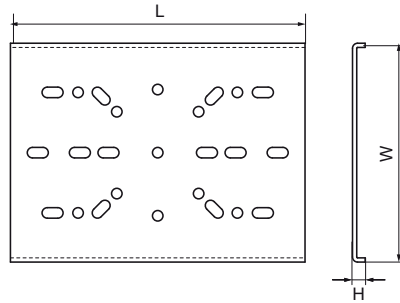

Walraven BISMAT® Rail – Backing Plate

(K3020)

accessories of BISMAT® Rail

Features & benefits

- for a secure fixing of sanitary wall plates to BISMAT® Rail
- material: steel
- pre-galvanized

Product Number	Total Height	Total Width	Total Length
Reference Letter	H	W	L
Unit description	mm	mm	mm
0835000	3	52	70