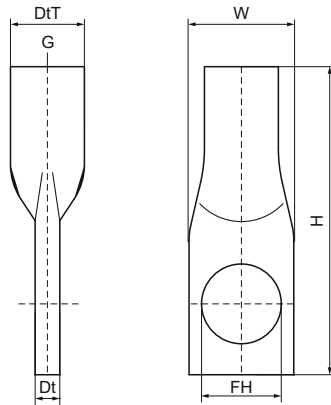

Walraven Suspension Eye (Female Threaded)

(K4505)

for angle threaded rod ties and hangers

Features & benefits

- closed design to maximize loading
- material: steel
- zinc plated

Product Number	Connection Thread	Total Height	Total Width	Total Depth	Depth	Fixing Hole	Maximum Allowed Load Faz
<i>Reference Letter</i>	<i>G</i>	<i>H</i>	<i>W</i>	<i>DtT</i>	<i>Dt</i>	<i>FH</i>	<i>F_{0,z}</i>
<i>Unit description</i>		<i>mm</i>	<i>mm</i>	<i>mm</i>	<i>mm</i>	<i>mm</i>	<i>N</i>
6803008	M8	45	14	10	3	8.5	2,580
6803010	M10	50	17	12	4	10.5	3,540
6803012	M12	54	21	15	5.5	10.5	7,750