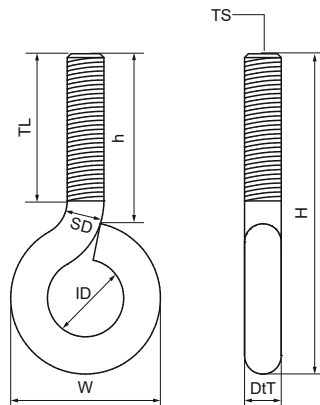

Walraven Eye Bolt

(K4515)

for angle wire ties and hangers

Features & benefits

- material: steel
- zinc plated

Product Number	Thread Size	Thread Length	Height	Shaft Diameter	Inner Diameter	Total Height	Total Width	Total Depth
Reference Letter	TS	TL	h	SD	ID	H	W	DtT
Unit description		mm	mm	mm	mm	mm	mm	mm
6804030	M10	30	33	9	15	71	35	10
6804825	M8	22	25	7	10	48	25	8