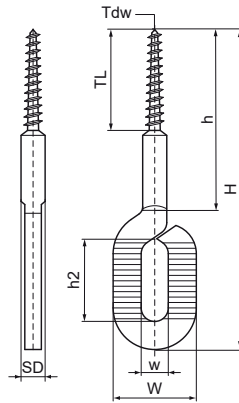

## Walraven Suspension Eye – Wood Thread

(K4545)

for angle threaded rod ties and hangers

### Features & benefits

- material: steel
- zinc plated

Product Number	Wood Thread Diameter	Thread Length	Height	Shaft Diameter	Height 2	Width	Total Height	Total Width	Total Depth	Maximum Allowed Load Faz
Reference Letter	Tdw	TL	h	SD	h 2	w	H	W	DtT	Fa,z
Unit description	mm	mm	mm	mm	mm	mm	mm	mm	mm	N
6813650	6	32	50	6	22	8	80	21	6	1,140
6813850	8	32	55	7	26	9	100	27	7	1,800