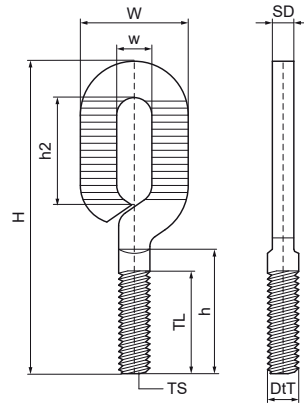

## Walraven Suspension Eye – Metric

(K4550)

for angle threaded rod ties and hangers

### Features & benefits

- material: steel
- zinc plated

Product Number	Thread Size	Thread Length	Height	Shaft Diameter	Height 2	Width	Total Height	Total Width	Total Depth	Maximum Allowed Load Faz
<i>Reference Letter</i>	TS	TL	h	SD	h 2	w	H	W	DtT	F <sub>0,z</sub>
<i>Unit description</i>		mm	mm	mm	mm	mm	mm	mm	mm	N
6813830	M8	28	30	5.5	26	9	80	27	8	1,800