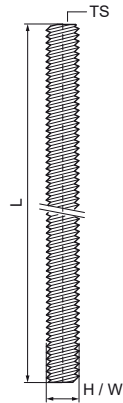

## Walraven Threaded Tube

(K5515)

for threaded connections, hangers and ties

### Features & benefits

- according to EN 10255 (was DIN 2440)
- metrical thread according to DIN ISO 228-1
- material: steel
- zinc plated

Product Number	Norm / Standard	Thread Size	Total Length	Total Height	Total Width
<i>Reference Letter</i>		TS	L	H	W
<i>Unit description</i>			mm	mm	mm
6293221	EN 10255	G1/2"	2,000	21	21
6293233	EN 10255	G1"	2,000	34	34
6293021	EN 10255	G1/2"	500	21	21
6293121	EN 10255	G1/2"	1,000	21	21
6293133	EN 10255	G1"	1,000	34	34