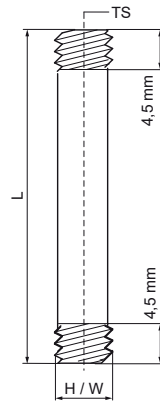

Walraven Threaded Distance Bar

(K5520)

for threaded connections

Features & benefits

- for fixing of clamps to wall plates or plugs with female thread
- material: steel
- zinc plated

Product Number	Thread Size	Total Length	Total Height	Total Width
<i>Reference Letter</i>	TS	L	H	W
<i>Unit description</i>		mm	mm	mm
6413158	M8	15	8	8
6413258	M8	25	8	8
6413358	M8	35	8	8
6413458	M8	45	8	8
6413558	M8	55	8	8
6413658	M8	65	8	8