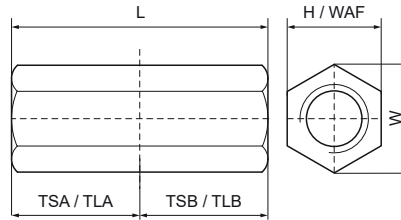

Walraven Stud Connector

(K5530)

connecting of stud bolts

Features & benefits

- to connect 2 male threaded components
- material: steel
- zinc plated

Product Number	Thread Gender A	Thread Size A	Thread Length A	Thread Gender B	Thread Size B	Thread Length B	Width Across Flats	Total Height	Total Width	Total Length	Maximum Allowed Load Faz
Reference Letter	TGA	TSA	TLA	TGB	TSB	TLB	WAF	H	W	L	F _{0,z}
Unit description	mm			mm			mm	mm	mm	mm	N
6453016	Female thread	M16	24	Female thread	M16	24	24	24	28	48	30,300
6453240	Female thread	M12	20	Female thread	M12	20	17	17	20	40	23,000
6453625	Female thread	M6	12.5	Female thread	M6	12.5	10	10	12	25	11,900
6453830	Female thread	M8	15	Female thread	M8	15	11	11	13	30	18,100
6453930	Female thread	M10	15	Female thread	M10	15	13	13	15	30	20,900
6453940	Female thread	M10	20	Female thread	M10	20	13	13	15	40	20,400
6463650	Female thread	M16	25	Female thread	M16	25	24	24	28	50	30,300