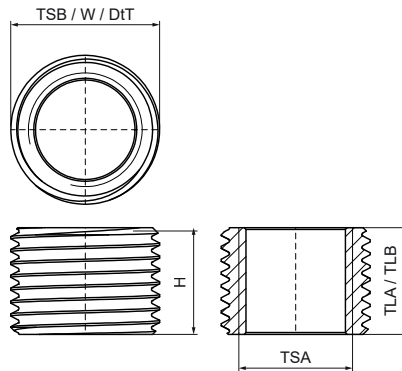

Walraven Thread Adaptor Ring (M/F)

(K5537)

Features & benefits

- only tension loads recommended
- to enlarge or reduce the thread size in the connection of clamps, etc.
- material: steel
- zinc plated

Product Number	Thread Size A	Thread Length A	Thread Size B	Thread Length B	Total Height	Total Width	Total Depth	Maximum Allowed Load Faz
Reference Letter	TSA	TLA	TSB	TLB	H	W	DtT	F _{a,z}
Unit description	mm		mm		mm	mm	mm	N
6473521	M16	15	G½"	15	15	21	21	19,900
6484321	M10	8	G½"	8	8	21	21	19,900