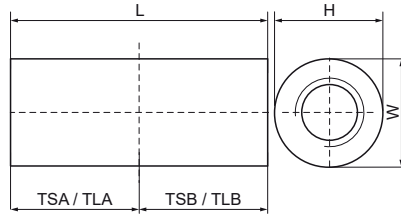

### Features & benefits

- to connect 2 male threaded components
- material: steel
- zinc plated

Product Number	Thread Gender A	Thread Size A	Thread Length A	Thread Gender B	Thread Size B	Thread Length B	Total Height	Total Width	Total Length
Reference Letter	TGA	TSA	TLA	TGB	TSB	TLB	H	W	L
Unit description			mm			mm	mm	mm	mm
6459030	Female thread	M10	15	Female thread	M10	15	16	16	30
6459620	Female thread	M6	10	Female thread	M6	10	10	10	20
6459630	Female thread	M6	15	Female thread	M6	15	10	10	30
6459820	Female thread	M8	10	Female thread	M8	10	12	12	20
6459830	Female thread	M8	15	Female thread	M8	15	12	12	30