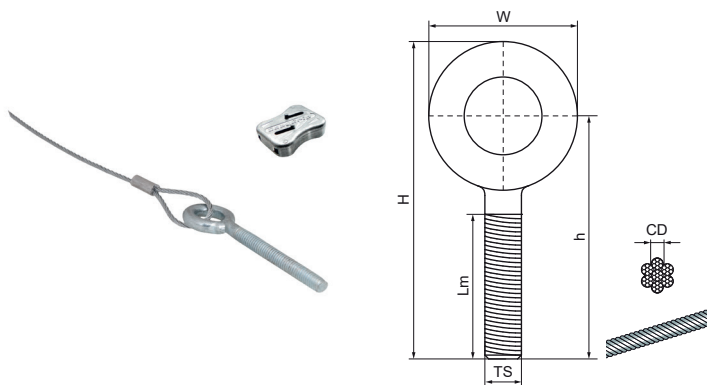

Walraven DobyGrip Stud

(K6510)

wire suspension

Features & benefits

- for a quick and easy fixing to ceilings by means of a wall plug/drop-in-anchor
- reduces installation time compared to conventional methods
- wire suspension system for high loads
- all wires are supplied including Walraven DobyGrip Lock
- material: 7x7 stranded galvanized steel wire rope
- strict quality inspection procedures and independent tests ensure reliability
- see also: Walraven DobyGrip Info Page

Product Number	Cable Length	Cable Diameter	Thread Size	Length Metrical Thread	Maximum Allowed Load Faz	Total Height	Total Width	Total Depth
Reference Letter	CL	CD	TS	Lm	Fa,z	H	W	DtT
Unit description	mm	mm		mm	N	mm	mm	mm
09482281	1,000	2	M8	56	500	87	25	8
09482282	2,000	2	M8	56	500	87	25	8
09482283	3,000	2	M8	56	500	87	25	8
09482285	5,000	2	M8	56	500	87	25	8