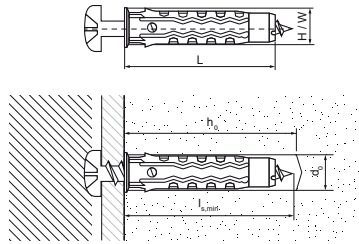

Walraven WUP Uni Plug

(L0705)

standard universal anchor for all types of substrates

Features & benefits

- high load capacity
- can be used with wood screws, chipboard screws and some metric bolts
- suitable for variety of substrates
- easily slides into holes
- no slipping in deep holes due to the collar
- does not expand prematurely
- resists rotation in holes
- suitable for various applications: shelves, wall-mounted cabinets, sanitary fixings
- material: high quality PA6 polyamide

Product Number	Total Length	Minimum Screw Depth	Drill Hole Diameter	Drill Hole Depth	Suitable For Screw Diameter	Total Height	Total Width
<i>Reference Letter</i>	<i>L</i>	<i>ls,min</i>	<i>d0</i>	<i>h0</i>		<i>H</i>	<i>W</i>
<i>Unit description</i>	<i>mm</i>	<i>mm</i>	<i>mm</i>	<i>mm</i>	<i>mm</i>	<i>mm</i>	<i>mm</i>
6100706	30	35	6	40	3,5 - 5	6	6